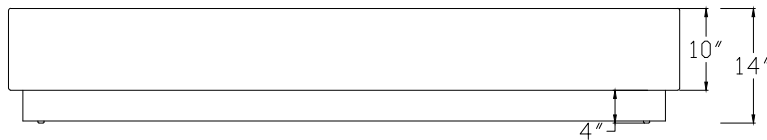

# 1485 RENNIE HEADBOARD AND FOOTRAIL COLLECTION

FRONT VIEW

HB148528 KING HEADBOARD

FRONT VIEW

HB148528 KING FOOT / SIDE RAILS.

SIDE VIEW

HB148528 & FR148528 KING HEADBOARD / FOOT / SIDE RAILS.

SCALE: 1/4"=1'-0"