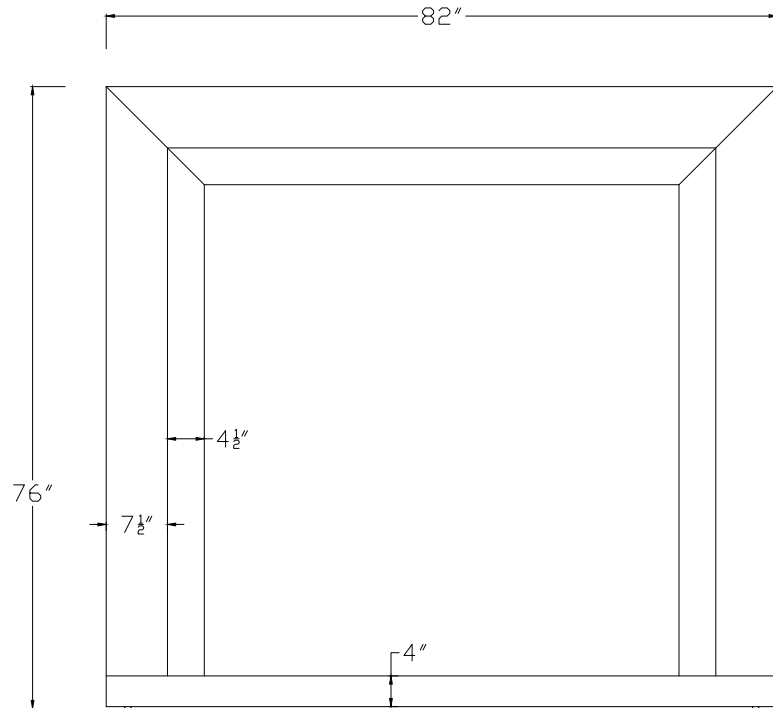

# 1485 RENNIE HEADBOARD AND FOOTRAIL COLLECTION

FRONT VIEW

HB148528 KING HEADBOARD

FRONT VIEW

HB148528 KING FOOT / SIDE RAILS.

SIDE VIEW

HB148528 & FR148528 KING HEADBOARD / FOOT / SIDE RAILS.

SCALE: 1/4"=1'-0"

NOTE: L or R is determined by facing the piece.