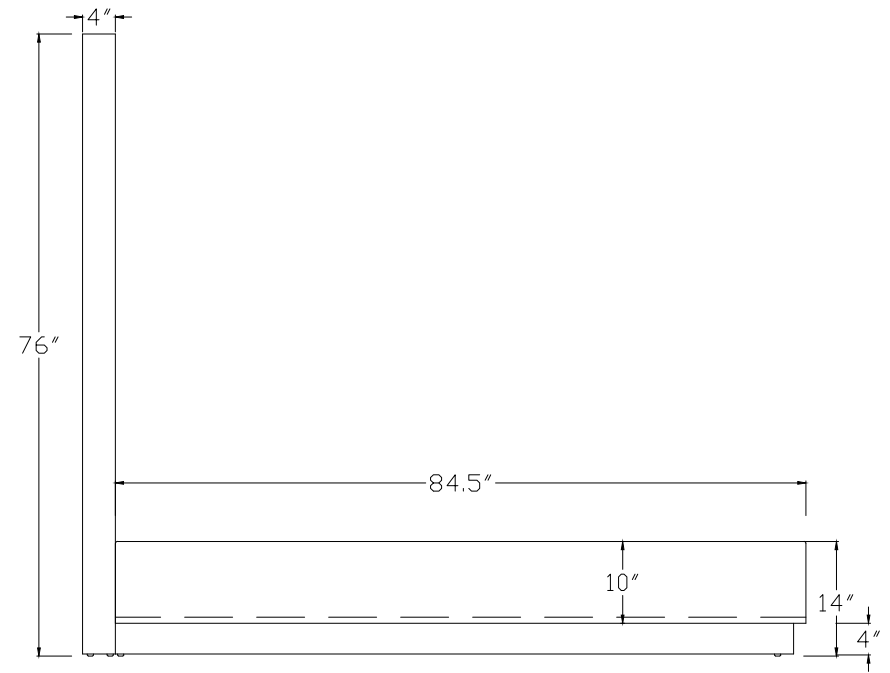

# 1485 RENNIE HEADBOARD AND FOOTRAIL COLLECTION

FRONT VIEW

HB148528 KING HEADBOARD

FRONT VIEW

HB148528 KING FOOT / SIDE RAILS.

SIDE VIEW

HB148528 & FR148528 KING HEADBOARD / FOOT / SIDE RAILS.

SCALE: 1/4"=1'-0"

NOTE: L or R is determined by facing the piece.